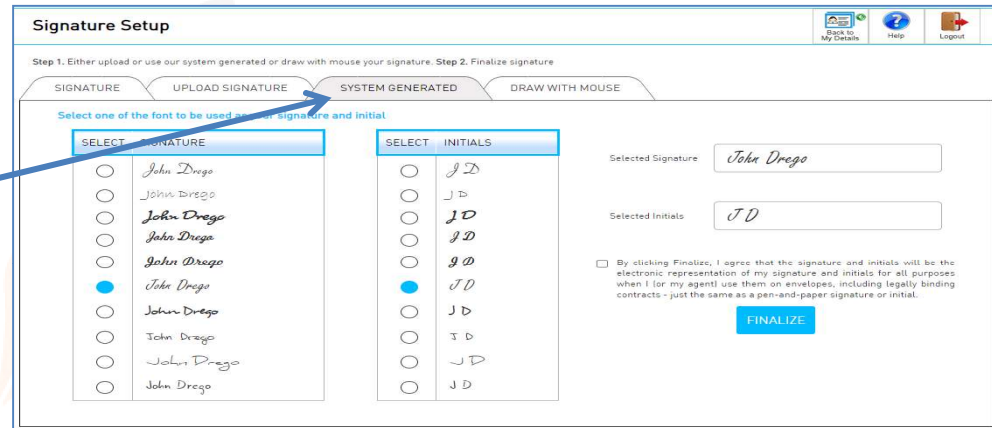

# Setup your Signature

- You can setup your digital signature by either –
  - Uploading your signature image from system
  - Chose from the system generated fonts
  - Simply draw your own signature

# How to Setup your Signature

1. Login to your account and click on Document Manager

2. Click on 'My Details'

3. Click on 'Signature Setup'

**4. You have 3 options to setup your Signature**

Upload a signature image file from your system or drag and drop to upload

Select System generated signature click on your desired system font

Simply draw with mouse in the signature box

**5. Click on the checkbox to confirm your Signature**

**6. Click Finalize and your Signature set up is complete**