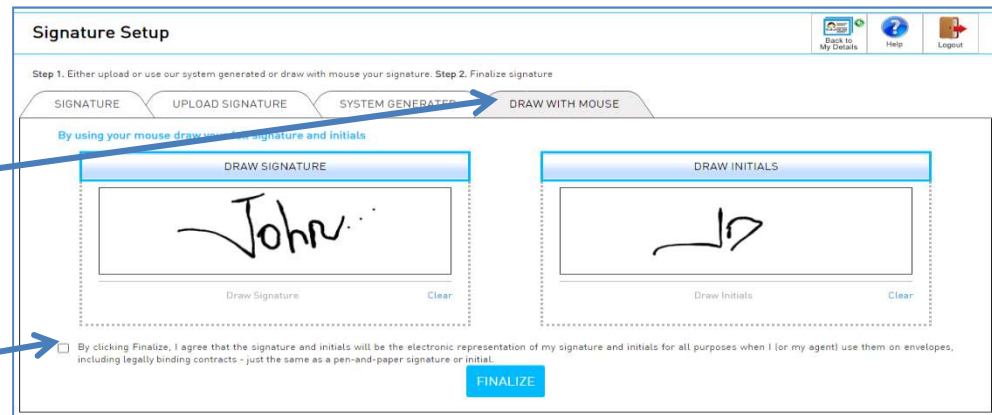

# Setup your Signature

- You can setup your digital signature by either –
  - Uploading your signature image from system
  - Chose from the system generated fonts
  - Simply draw your own signature

# How to Setup your Signature

1. Login to your account and click on Document Manager

2. Click on 'My Details'

3. Click on 'Signature Setup'

**4. You have 3 options to setup your Signature**

Upload a signature image file from your system or drag and drop to upload

Select System generated signature click on your desired system font

Simply draw with mouse in the signature box

**5. Click on the checkbox to confirm your Signature**

**6. Click Finalize and your Signature set up is complete**