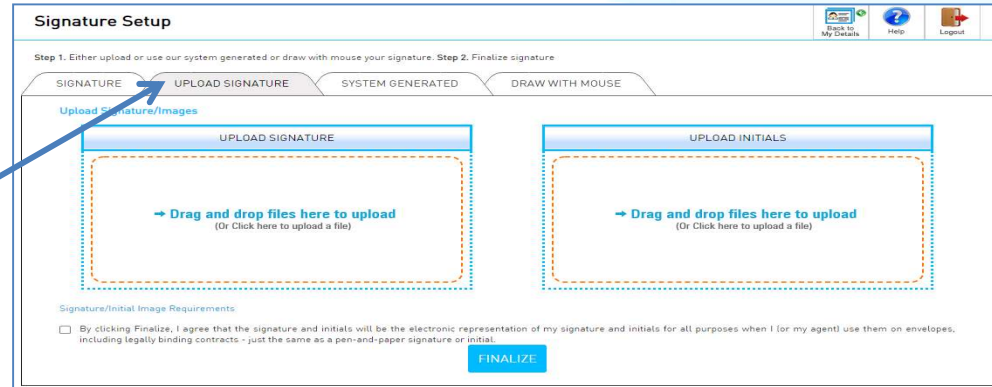

# Setup your Signature

- You can setup your digital signature by either –
  - Uploading your signature image from system
  - Chose from the system generated fonts
  - Simply draw your own signature

# How to Setup your Signature

1. Login to your account and click on Document Manager

2. Click on 'My Details'

3. Click on 'Signature Setup'

**4. You have 3 options to setup your Signature**

Upload a signature image file from your system or drag and drop to upload